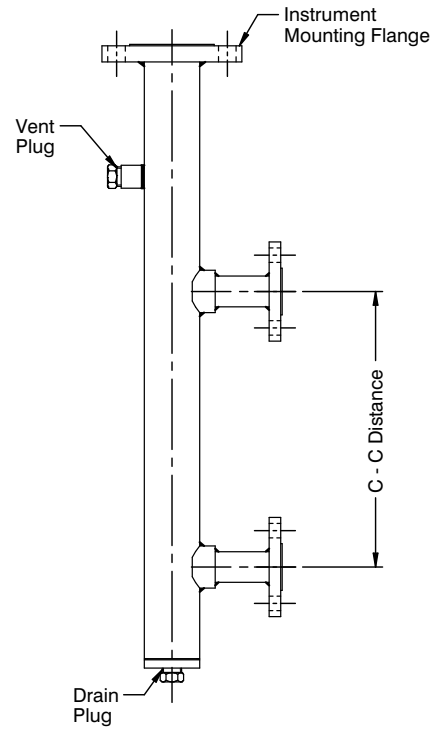

DIMENSIONAL DRAWING

Flanged Chamber - Threaded type

Flanged Chamber

Sealed Chamber

Side Level Switch Chamber

All dimensions are in mm.