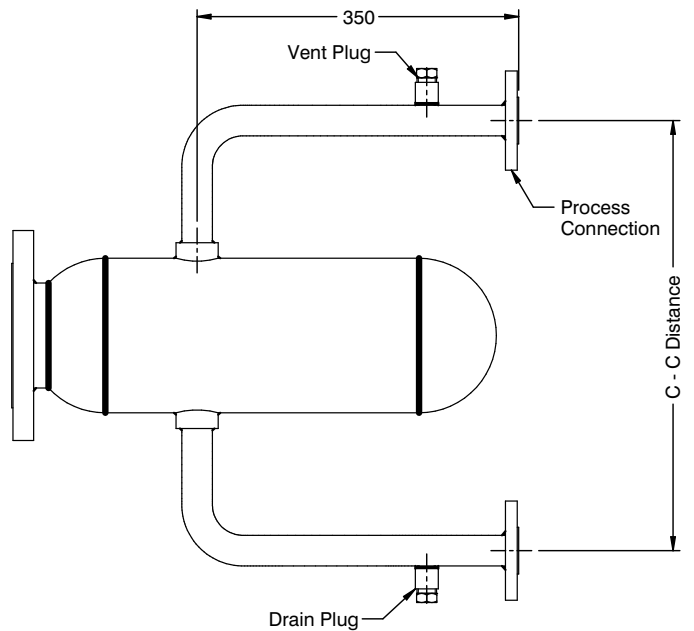

DIMENSIONAL DRAWING

Flanged Chamber - Threaded type

Flanged Chamber

Sealed Chamber

Side Level Switch Chamber

All dimensions are in mm.