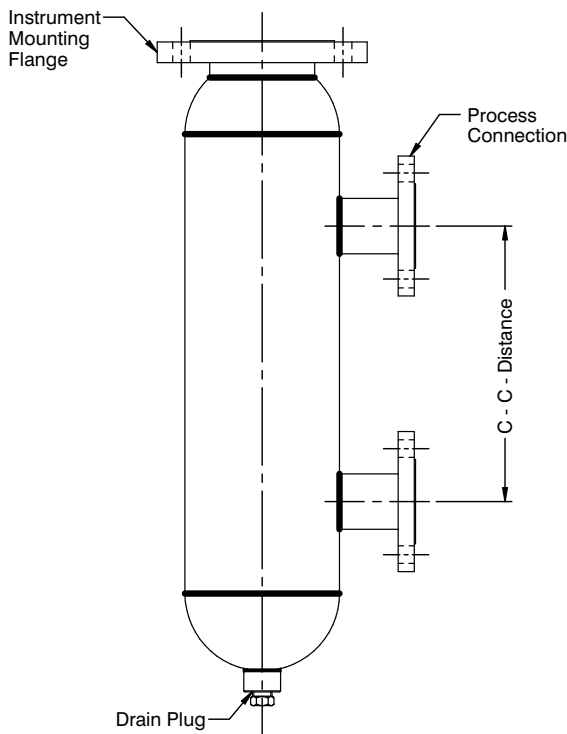

DIMENSIONAL DRAWING

Flanged Chamber - Threaded type

Flanged Chamber

Sealed Chamber

Side Level Switch Chamber

All dimensions are in mm.