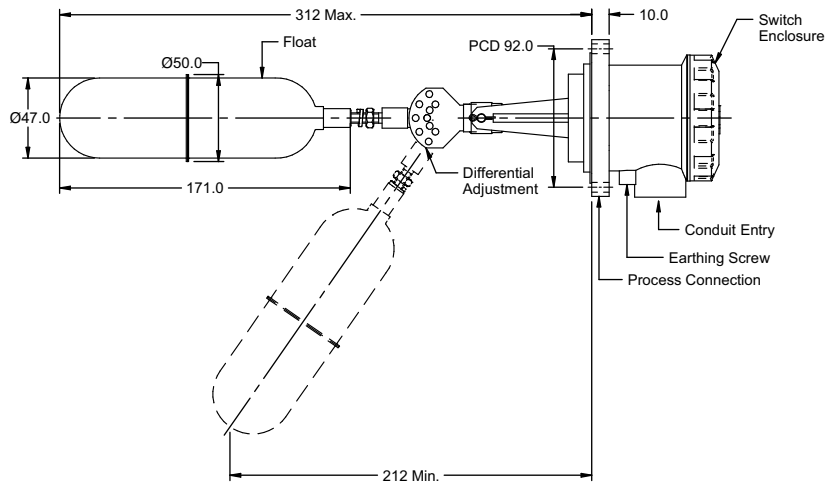

DIMENSIONAL DRAWING

Standard Version

Top Mounted Level Switch Special Application

Adjustable Differential Level Switch

High Temperature (Up to 350°C)

All dimensions are in mm.