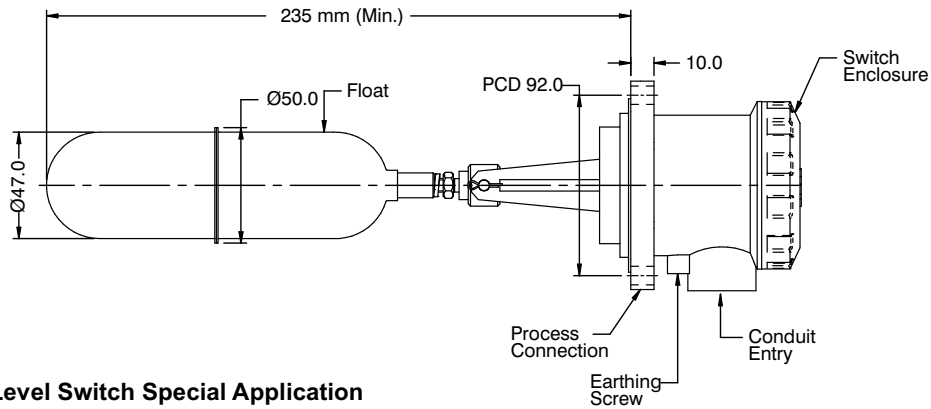

DIMENSIONAL DRAWING

Standard Version

Top Mounted Level Switch Special Application

Adjustable Differential Level Switch

High Temperature (Up to 350°C)

All dimensions are in mm.