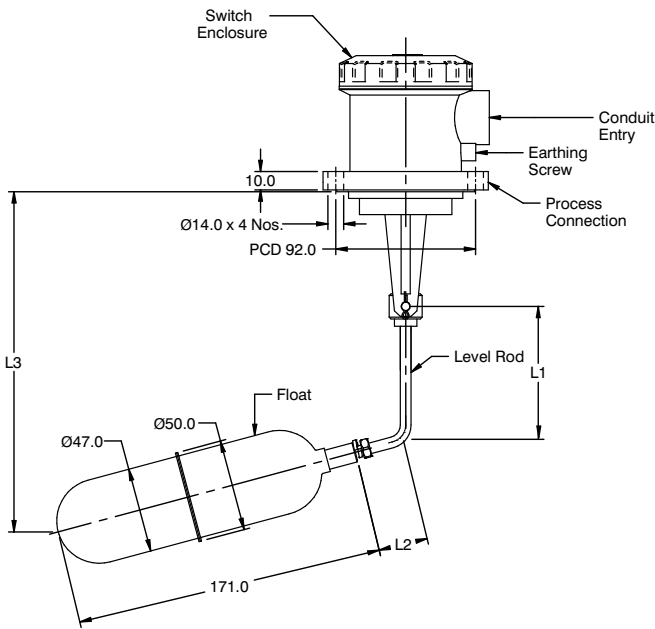

DIMENSIONAL DRAWING

Standard Version

Top Mounted Level Switch Special Application

Adjustable Differential Level Switch

High Temperature (Up to 350°C)

All dimensions are in mm.