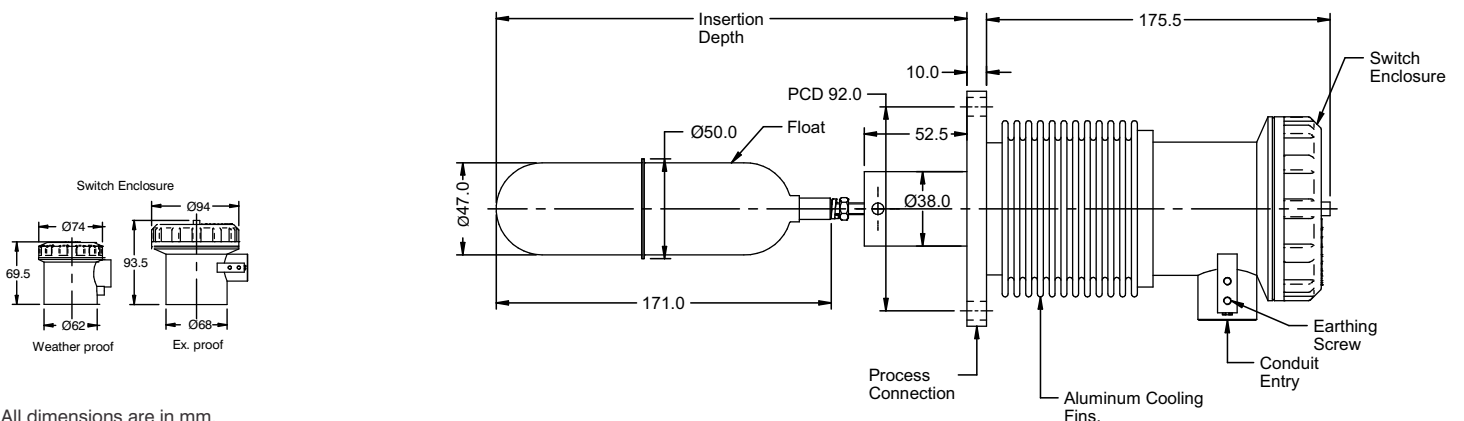

DIMENSIONAL DRAWING

Standard Version

Top Mounted Level Switch Special Application

Adjustable Differential Level Switch

High Temperature (Up to 350°C)

All dimensions are in mm.