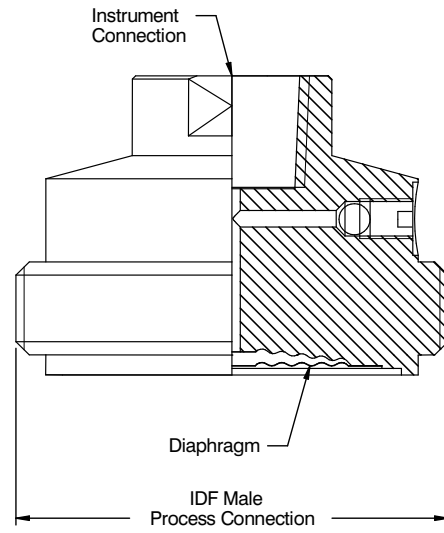

DIMENSIONAL DRAWING

Type S40

Type S41

Type S42

Type S43

All dimensions are in mm.

CONNECTION SIZE Vs RANGE CHART

DIN	Size	25	32	40	50	80
	"Diaphragm Size (OD/ED) in "mm"	35/25	38/32	48/40	59/52	80/72
	Range (bar)	0...4 to 0...40	0...2 to 0...40	0...1 to 0...40	0...1 to 0...40	-1...0 to 0...40
SMS	Size	1"	1 1/2"	2"		
	"Diaphragm Size (OD/ED) in "mm"	30/23	45/36	58/51		
	Range (bar)	0...4 to 0...40	0...2 to 0...40	0...1 to 0...40		