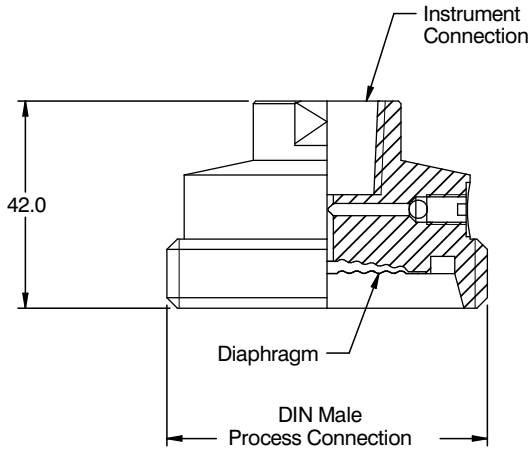

DIMENSIONAL DRAWING

Type S40

Type S41

Type S42

Type S43

All dimensions are in mm.

CONNECTION SIZE Vs RANGE CHART

DIN	Size	25	32	40	50	80
	"Diaphragm Size (OD/ED) in "mm"	35/25	38/32	48/40	59/52	80/72
	Range (bar)	0...4 to 0...40	0...2 to 0...40	0...1 to 0...40	0...1 to 0...40	-1...0 to 0...40
SMS	Size	1"	1 1/2"	2"		
	"Diaphragm Size (OD/ED) in "mm"	30/23	45/36	58/51		
	Range (bar)	0...4 to 0...40	0...2 to 0...40	0...1 to 0...40		