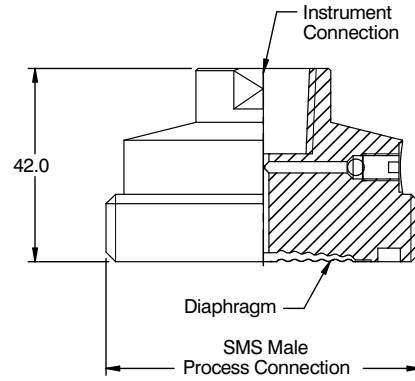

DIMENSIONAL DRAWING

Type S40

Type S41

Type S42

Type S43

All dimensions are in mm.

CONNECTION SIZE Vs RANGE CHART

DIN	Size	25	32	40	50	80
	"Diaphragm Size (OD/ED) in "mm"	35/25	38/32	48/40	59/52	80/72
	Range (bar)	0...4 to 0...40	0...2 to 0...40	0...1 to 0...40	0...1 to 0...40	-1...0 to 0...40
SMS	Size	1"	1 1/2"	2"		
	"Diaphragm Size (OD/ED) in "mm"	30/23	45/36	58/51		
	Range (bar)	0...4 to 0...40	0...2 to 0...40	0...1 to 0...40		