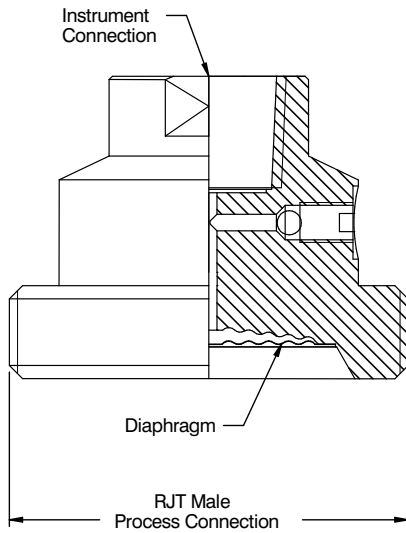

DIMENSIONAL DRAWING

Type S40

Type S41

Type S42

Type S43

All dimensions are in mm.

CONNECTION SIZE Vs RANGE CHART

DIN	Size	25	32	40	50	80
	"Diaphragm Size (OD/ED) in "mm"	35/25	38/32	48/40	59/52	80/72
	Range (bar)	0...4 to 0...40	0...2 to 0...40	0...1 to 0...40	0...1 to 0...40	-1...0 to 0...40
SMS	Size	1"	1 1/2"	2"		
	"Diaphragm Size (OD/ED) in "mm"	30/23	45/36	58/51		
	Range (bar)	0...4 to 0...40	0...2 to 0...40	0...1 to 0...40		