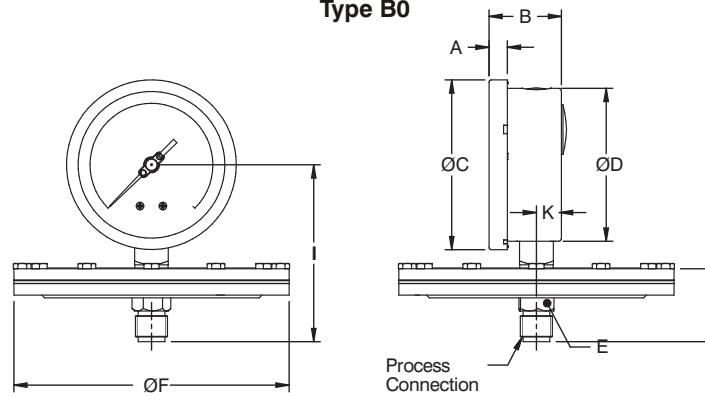

DIMENSIONAL DRAWING

Type B0

Range	DN	A	B	ØC	ØD	E	ØF	I	J	K	Weight (grams)
Below 40 mbar to 6 mbar	100	12	52	100	100	A/F-22	174	130	50	17	2814
0/40 to 0/250 mbar	150	15	52	150	149	A/F-22	150	130	55	17	2205
0/0.4 to 0/25bar	100	12	52	100	100	A/F-22	98	130	55	17	1525
	150	15	52	150	149	A/F-22	155	155	55	17	1920

All dimensions are in mm.