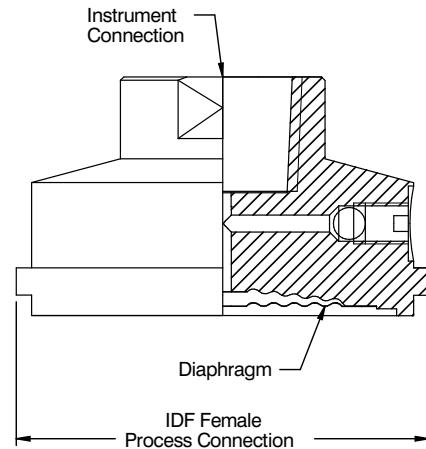

DIMENSIONAL DRAWING

Type S40

Type S41

Type S42

Type S43

All dimensions are in mm.

CONNECTION SIZE Vs RANGE CHART

DIN	Size	25	32	40	50	80
	"Diaphragm Size (OD/ED) in "mm"	35/25	38/32	48/40	59/52	80/72
	Range (bar)	0...4 to 0...40	0...2 to 0...40	0...1 to 0...40	0...1 to 0...40	-1...0 to 0...40
SMS	Size	1"	1 1/2"	2"		
	"Diaphragm Size (OD/ED) in "mm"	30/23	45/36	58/51		
	Range (bar)	0...4 to 0...40	0...2 to 0...40	0...1 to 0...40		