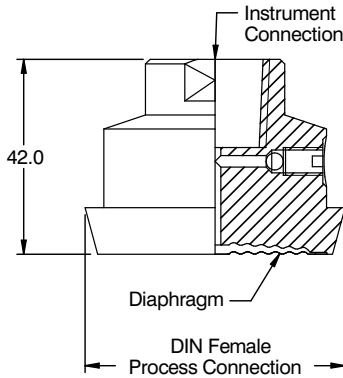

DIMENSIONAL DRAWING

Type S40

Type S41

Type S42

Type S43

All dimensions are in mm.

CONNECTION SIZE Vs RANGE CHART

DIN	Size	25	32	40	50	80
	"Diaphragm Size (OD/ED) in "mm"	35/25	38/32	48/40	59/52	80/72
	Range (bar)	0...4 to 0...40	0...2 to 0...40	0...1 to 0...40	0...1 to 0...40	-1...0 to 0...40
SMS	Size	1"	1 1/2"	2"		
	"Diaphragm Size (OD/ED) in "mm"	30/23	45/36	58/51		
	Range (bar)	0...4 to 0...40	0...2 to 0...40	0...1 to 0...40		