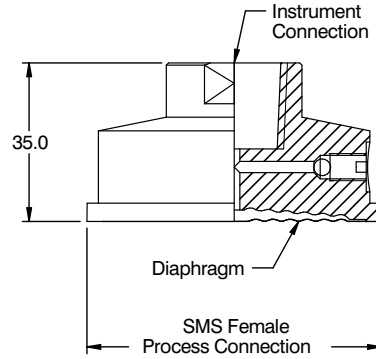

DIMENSIONAL DRAWING

Type S40

Type S41

Type S42

Type S43

All dimensions are in mm.

CONNECTION SIZE Vs RANGE CHART

DIN	Size	25	32	40	50	80
	"Diaphragm Size (OD/ED) in "mm"	35/25	38/32	48/40	59/52	80/72
	Range (bar)	0...4 to 0...40	0...2 to 0...40	0...1 to 0...40	0...1 to 0...40	-1...0 to 0...40
SMS	Size	1"	1 1/2"	2"		
	"Diaphragm Size (OD/ED) in "mm"	30/23	45/36	58/51		
	Range (bar)	0...4 to 0...40	0...2 to 0...40	0...1 to 0...40		