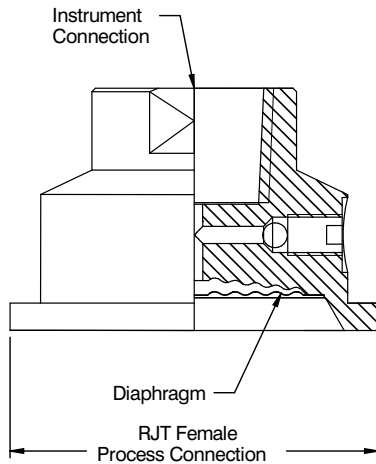

DIMENSIONAL DRAWING

Type S40

Type S41

Type S42

Type S43

All dimensions are in mm.

CONNECTION SIZE Vs RANGE CHART

DIN	Size	25	32	40	50	80
	"Diaphragm Size (OD/ED) in "mm"	35/25	38/32	48/40	59/52	80/72
	Range (bar)	0...4 to 0...40	0...2 to 0...40	0...1 to 0...40	0...1 to 0...40	-1...0 to 0...40
SMS	Size	1"	1 1/2"	2"		
	"Diaphragm Size (OD/ED) in "mm"	30/23	45/36	58/51		
	Range (bar)	0...4 to 0...40	0...2 to 0...40	0...1 to 0...40		