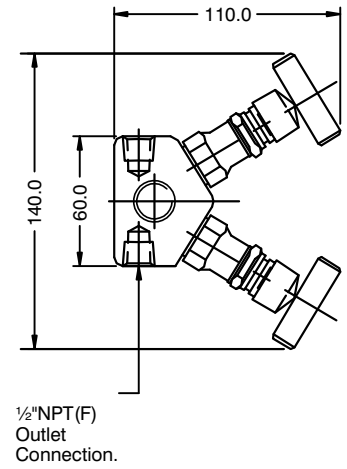

## DIMENSIONAL DRAWING

Number of Outlet Connections	Length A (in. mm)
4	5.35 (136)
6	7.72 (196)
8	10.1 (256)
10	12.4 (316)
12	14.8 (376)
14	17.2 (436)
16	19.5 (496)
18	21.9 (556)

All dimensions are in mm.